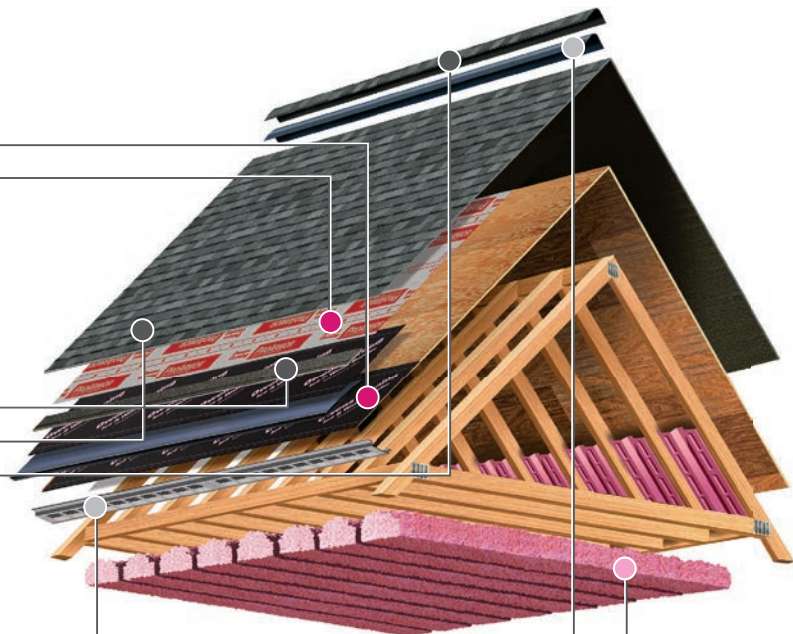

Total Protection Roofing System^{® ^}

TOTAL PROTECTION SIMPLIFIED™

Owens Corning[®] Total Protection Roofing System^{® ^} integrates engineered Owens Corning[®] components that work together to address these three primary performance areas, critical to a high-performance roof, while also making it easy to understand the importance of each. **With Owens Corning, it's easy to confidently deliver protection, beauty and peace of mind.**

SEAL.

SELF-ADHERED ICE & WATER BARRIER
SYNTHETIC UNDERLAYMENT

DEFEND.

STARTER SHINGLES
LAMINATE SHINGLES
HIP & RIDGE SHINGLES

BREATHE.

INTAKE VENTS
EXHAUST VENTS

+ COMFORT.

PINK[®] FIBERGLAS[™]
BLOWN-IN
ATTIC INSULATION