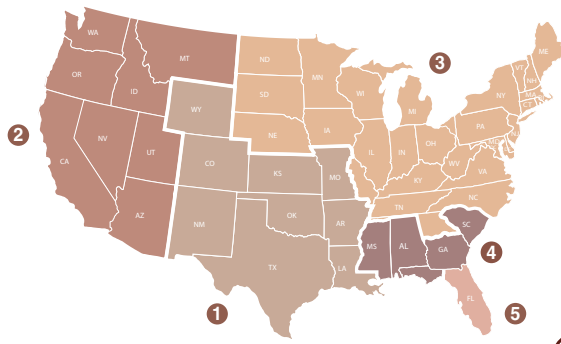

ROYAL SOVEREIGN

THREE-TAB SHINGLES

Most Popular Colors

Color Availability

	1	2	3	4	5
Most Popular Colors:					
Autumn Brown	●		●	●	●
Charcoal	●	●	●	●	●
Golden Cedar	●		●	●	●
Silver Lining			●		●
Weathered Gray	●		●	●	●
White*		●	●		●
Regional Colors:					
Ash Brown	●				
Cypress Tan					●
Nickel Gray			●		
Russet Red					●
Sandrift					●
Slate	●		●	●	
Summer Sage		●			